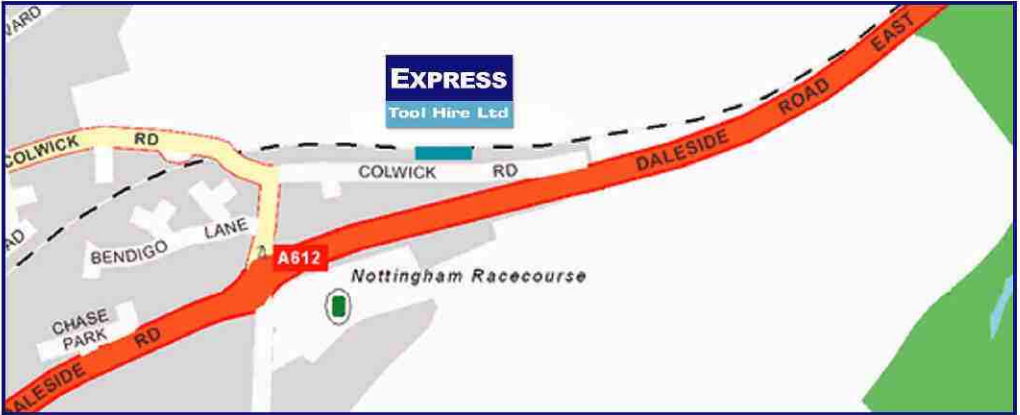

EXPRESS

Tool Hire Ltd

How to find us

- Access Equipment
- Breakers and Drilling
- Compressors and Air Tools
- Compaction and Rollers
- Concreting Tools
- Cleaning and floor preparation
- Electrical and Lighting
- Excavators and Dumpers
- Groundcare and Landscaping
- Generators
- Road Working Accessories
- Heating and Cooling
- Woodworking
- Decorating and Fixing
- Plumbing and Pumping
- Surveying, Location and Security
- Sawing, Cutting and Grinding
- Consumables and much more...